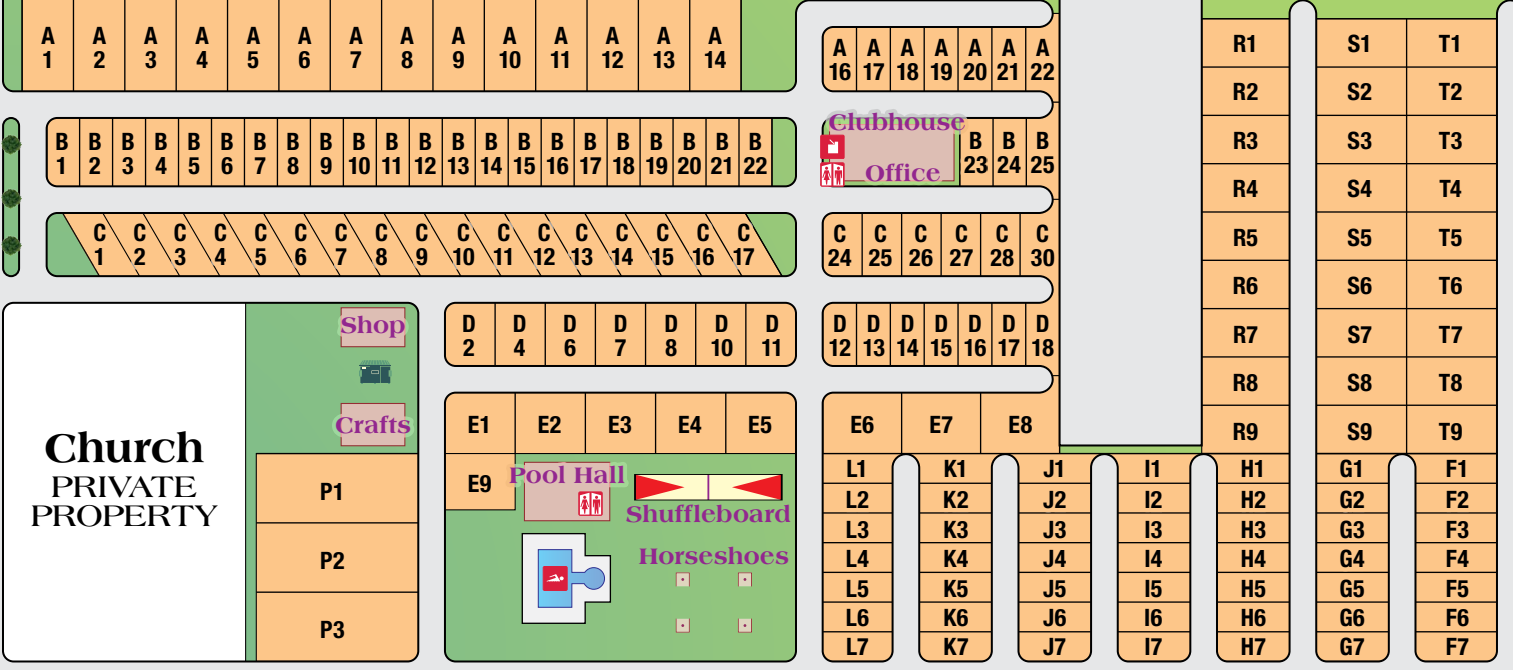

MAP NOT TO SCALE

To La Feria, via Main Street

EXPRESSWAY SERVICE ROAD

WEST PARK — 300 E. EXPRESSWAY 83

EAST PARK — 600 E. EXPRESSWAY 83

SENIORS AT PLAY 10 MILES PER HOUR

Fenced Dog Walk

CALL 911 EMERGENCY

Legend

- Restrooms & Showers
- Swimming Pool & Spa
- Shuffleboard
- Horseshoes
- Dog Walk
- Laundromat
- Dumpster

RV & Mobile Homes in the Heart of the Rio Grande Valley

VIP - La Feria RV Park provides an uncrowded atmosphere, fun and sun for folks 55+.

LA FERIA, TEXAS

VIP - LA FERIA

RV PARK