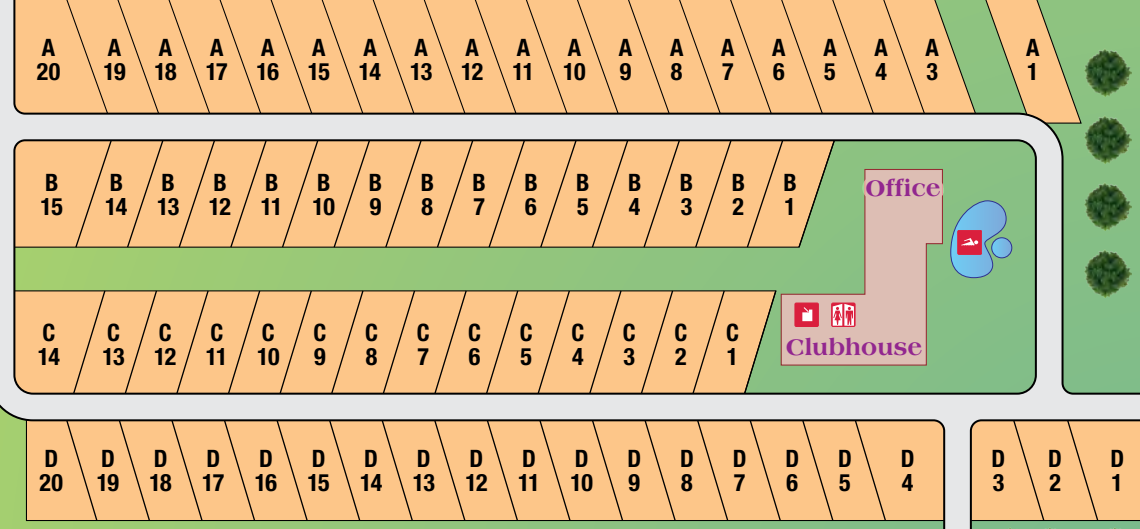

MAP NOT TO SCALE

To La Feria, via Main Street

EXPRESSWAY SERVICE ROAD

WEST PARK — 300 E. EXPRESSWAY 83

EAST PARK — 600 E. EXPRESSWAY 83

SENIORS AT PLAY 10 MILES PER HOUR

Fenced Dog Walk

CALL 911 EMERGENCY

Legend

- Restrooms & Showers
- Swimming Pool & Spa
- Shuffleboard
- Horseshoes
- Dog Walk
- Laundromat
- Dumpster

RV & Mobile Homes in the Heart of the Rio Grande Valley

VIP - La Feria RV Park provides an uncrowded atmosphere, fun and sun for folks 55+.

LA FERIA, TEXAS

VIP - LA FERIA

RV PARK